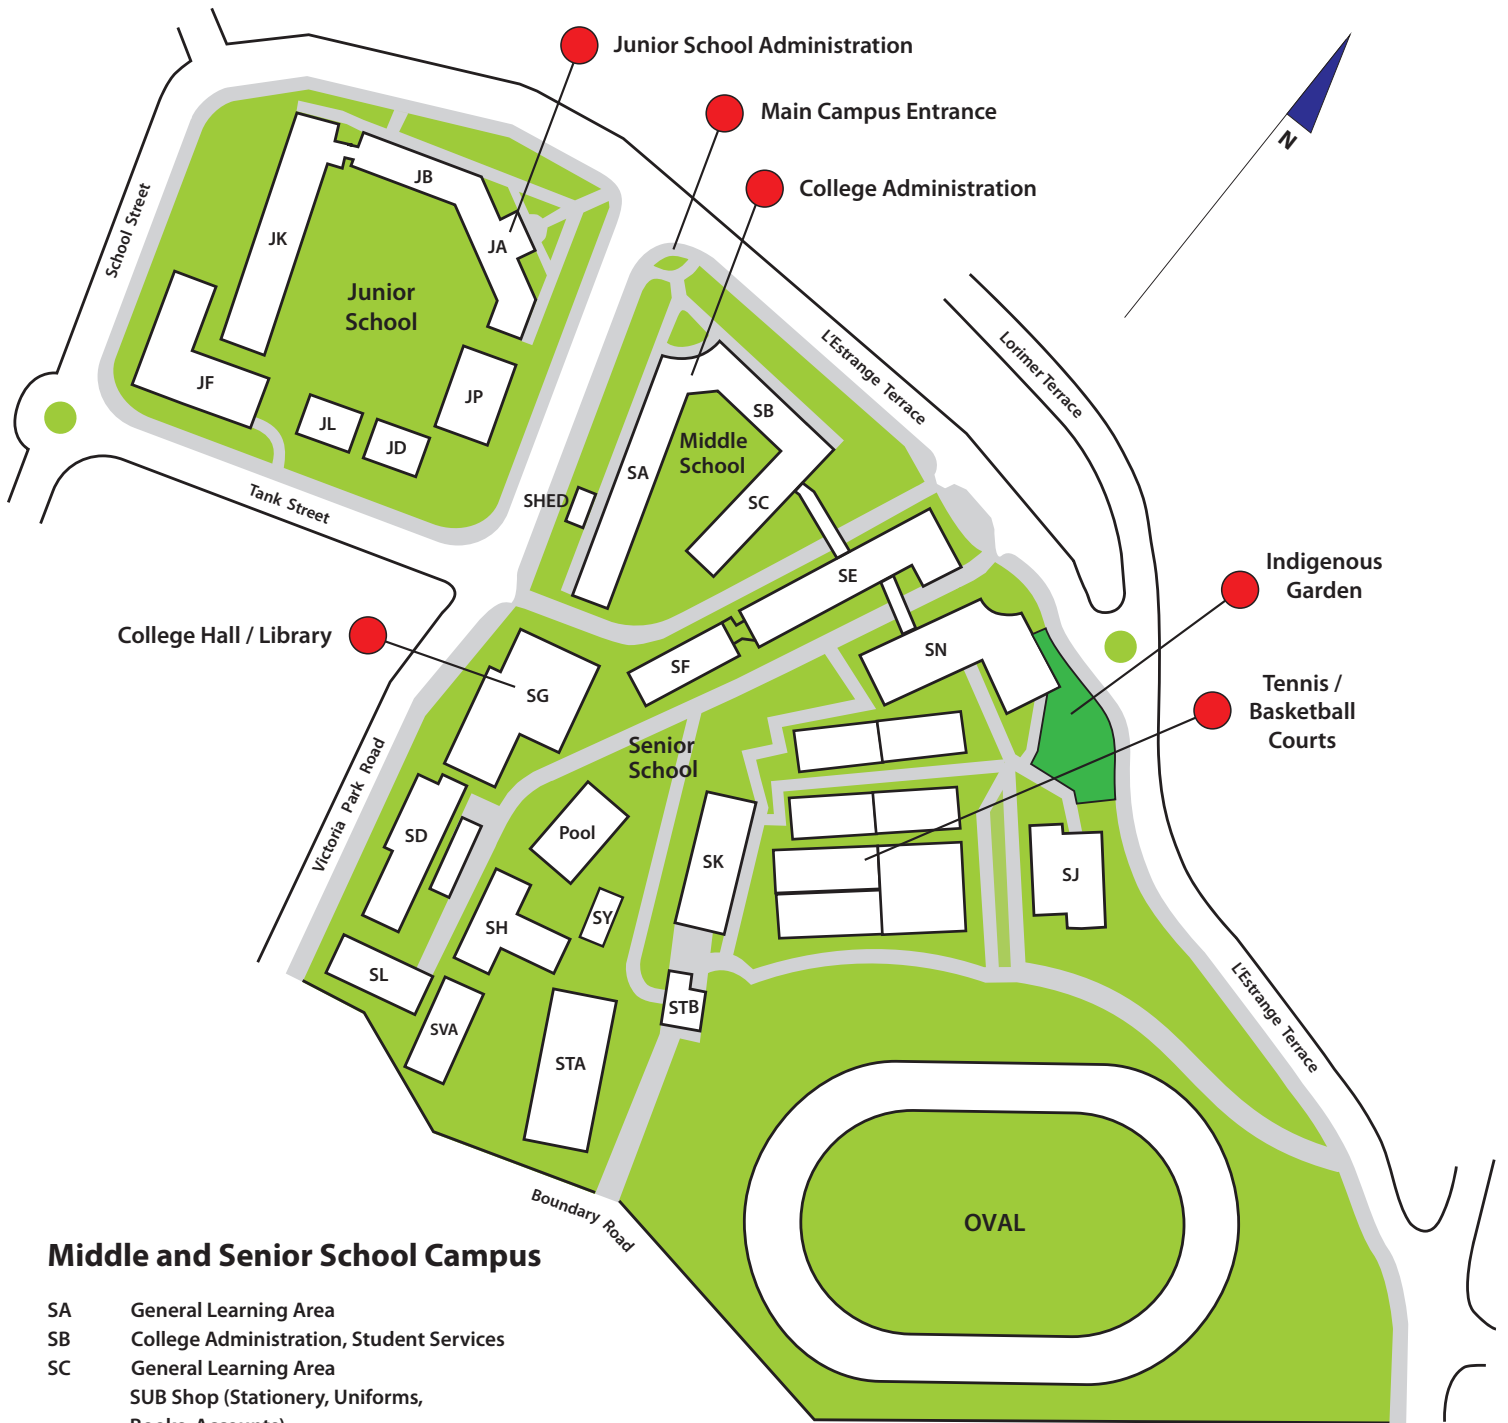

# Campus Map

## Middle and Senior School Campus

- SA General Learning Area
- SB College Administration, Student Services
- SC General Learning Area
- SUB Shop (Stationery, Uniforms, Books, Accounts)
- SD Technology and Design
- SHED Support, Health, Engagement, Development
- SE General Learning Area
- SF Science, Food Technologies
- SG College Hall, Library
- SH Auditorium, Music
- SJ Dance Studios
- SK Gymnasium, Health and PE, Sporting Excellence
- SL Performing Arts
- SN General Learning Area, Special Education
- SVA Visual Arts
- STA General Learning Area
- STB General Learning Area
- SY General Learning Area

## Junior School Campus

- JA Junior School Administration
- JB Library
- JD General Learning Area
- JF Hall, O.S.H.C
- JK General Learning Area
- JL General Learning Area
- JP General Learning Area