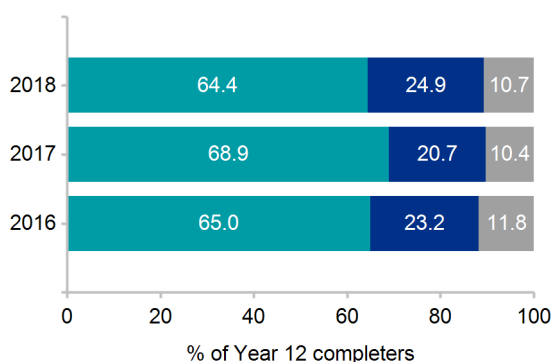

Post-school destinations

In 2018, 89.3% of Year 12 completers from Kelvin Grove State College were engaged in education, training or employment in the year after they completed school.

Of the 233 respondents, 64.4% continued in some recognised form of education and training. The most common study destination was bachelor degree.

A further 24.9% transitioned directly into paid employment and no further study.

All Year 12 completers were assigned to a *main destination*. Respondents who were both studying and working are reported as being in education or training, including apprentices and trainees.

Engagement over time